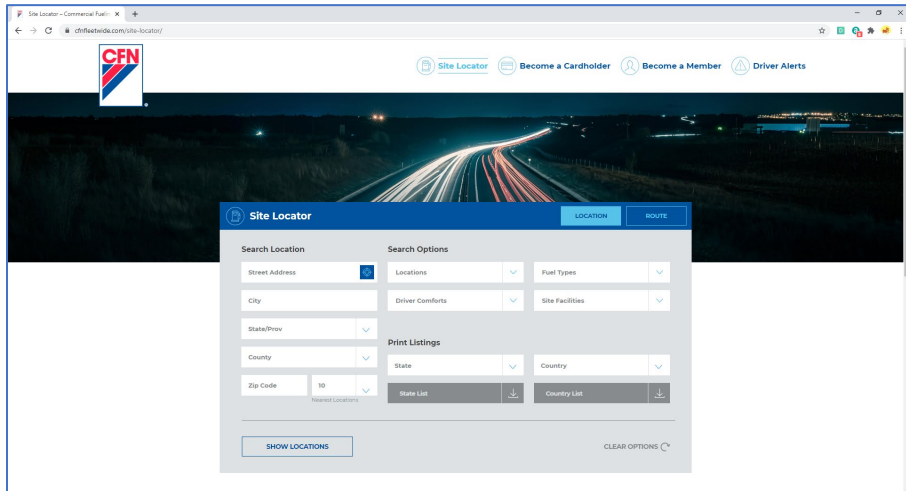

Como Encontrar Estaciones en Ruta con CFN Site Locator

1. Visite <https://cfnfleetwide.com/site-locator/>

2. Ubique y haga clic en el botón "Route".

3. La siguiente pantalla debería ser la que se muestra a continuación:

The screenshot shows the 'Site Locator' application interface. At the top, there is a blue header with the 'Site Locator' logo and two tabs: 'LOCATION' and 'ROUTE'. Below the header, the interface is divided into two main sections: 'Map Your Route' and 'Search Options'.
The 'Map Your Route' section contains two input fields labeled 'A' and 'B', both with the placeholder text 'Location' and a close button (X). A plus sign (+) button is located below these fields. At the bottom of this section is a 'SHOW LOCATIONS' button.
The 'Search Options' section contains two dropdown menus: 'Locations' and 'Fuel Types'. Below these are two more dropdown menus: 'Driver Comforts' and 'Site Facilities'. A checkbox labeled 'Search within' is followed by a numeric input field set to '1', a unit dropdown set to 'km', and the text 'of this route'. At the bottom right of this section is a 'CLEAR OPTIONS' button with a refresh icon.

4. En el sección "Map Your Route", ingrese el inicio y el final de la ruta en los campos de texto "Location A" y "Location B", respectivamente.

This is a close-up screenshot of the 'Map Your Route' section. It shows two input fields. The first field is labeled 'A' and contains the text 'Location'. The second field is labeled 'B' and also contains the text 'Location'. Both fields have a close button (X) on the right side.